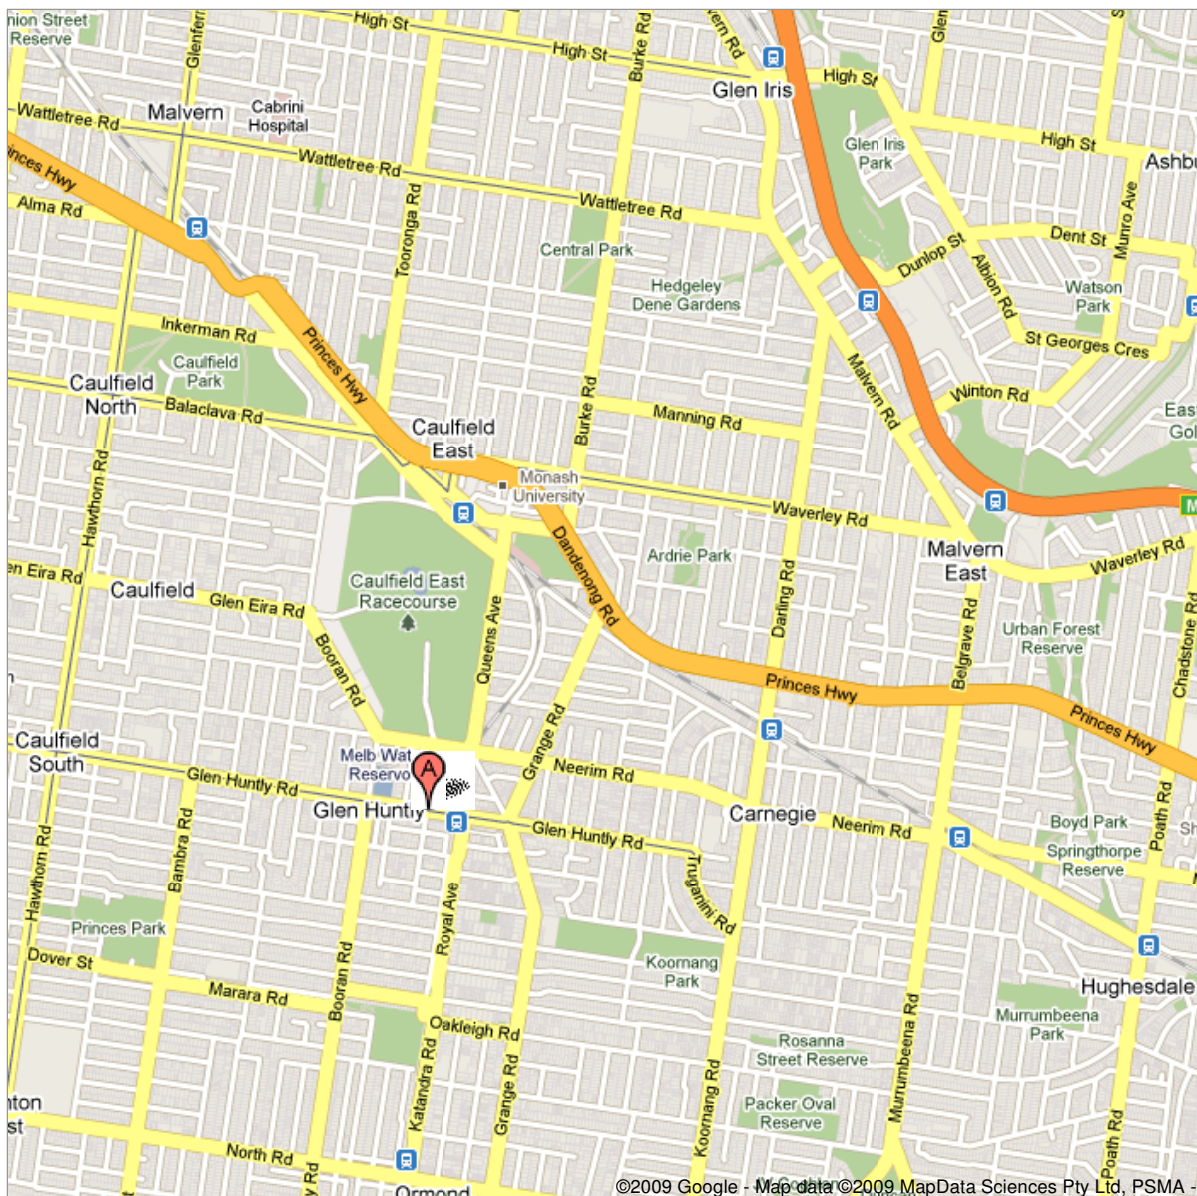

Address **Manchester Grove  
Glen Huntly VIC 3163  
Australia**

Get Google Maps on your phone

Text the word "GMAPS" to 466453

©2009 Google - Map data ©2009 MapData Sciences Pty Ltd, PSMA -